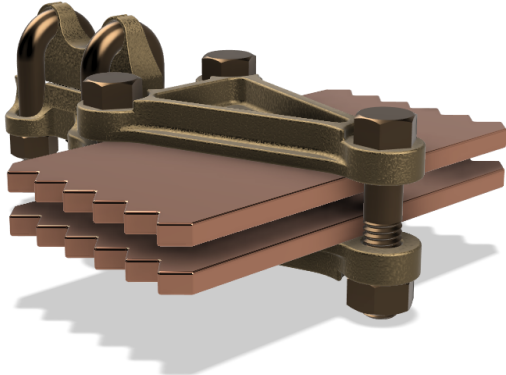

T-Connectors

VLU Bar Run - Cable Tap

Combination 3-bolt flat bar clamp and high compression type connector for making a single, stranded cable tap from flat bars. Clamps eliminate necessity of drilling. Unless otherwise specified, clamps will be furnished ½ malleable iron, hot galvanized; ½ bronze, bright dipped. Specify number of bars, spacers, and thickness so proper length bolts can be furnished.

WIDTH OF BAR	CABLE RANGE		CATALOG NUMBER	DIMENSIONS IN INCHES			BOLT DIAMETER	
	MIN	MAX		B	M	W	RUN	TAP
2	6	2/0	VLU-100	2 11/16	1/4	2 5/16	3/8	3/8
2	1	4/0	VLU-101	3 1/16	1/4	2 13/16	3/8	3/8
2	1/0	300	VLU-102	3 3/8	1/4	2 13/16	3/8	3/8
2	300	500	VLU-103	3 9/16	1/4	2 13/16	3/8	3/8
2	500	800	VLU-104	4 1/4	1/4	3 5/16	3/8	1/2
2	750	1000	VLU-105	4 1/2	1/4	3 7/8	3/8	1/2
3	6	2/0	VLU-110	2 11/16	1/4	2 5/16	3/8	3/8
3	1	4/0	VLU-111	3 1/16	1/4	2 13/16	3/8	3/8
3	1/0	300	VLU-112	3 3/8	1/4	2 13/16	3/8	3/8
3	300	500	VLU-113	3 9/16	1/4	2 13/16	3/8	3/8
3	500	800	VLU-114	4 1/4	1/4	3 5/16	3/8	1/2
3	750	1000	VLU-115	4 1/2	1/4	3 7/8	3/8	1/2
3	1000	1500	VLU-116	5	3/8	4 3/8	3/8	1/2
3	1500	2000	VLU-117	5 1/16	1/2	4 3/8	3/8	1/2
4	1	4/0	VLU-120	3 1/16	1/4	2 13/16	3/8	3/8
4	1/0	300	VLU-121	3 3/38	1/4	2 13/16	3/8	3/8
4	300	500	VLU-122	3 9/16	1/4	2 13/16	3/8	3/8
4	500	800	VLU-123	4 1/4	1/4	3 5/16	3/8	1/2
4	750	1000	VLU-124	4 1/2	1/4	3 7/8	3/8	1/2
4	1000	1500	VLU-125	5	3/8	4 3/8	3/8	1/2
4	1500	2000	VLU-126	5 1/16	1/2	4 3/8	3/8	1/2
5	1	4/0	VLU-130	3 1/16	1/4	2 13/16	3/8	3/8
5	1/0	300	VLU-131	3 3/8	1/4	2 13/16	3/8	3/8