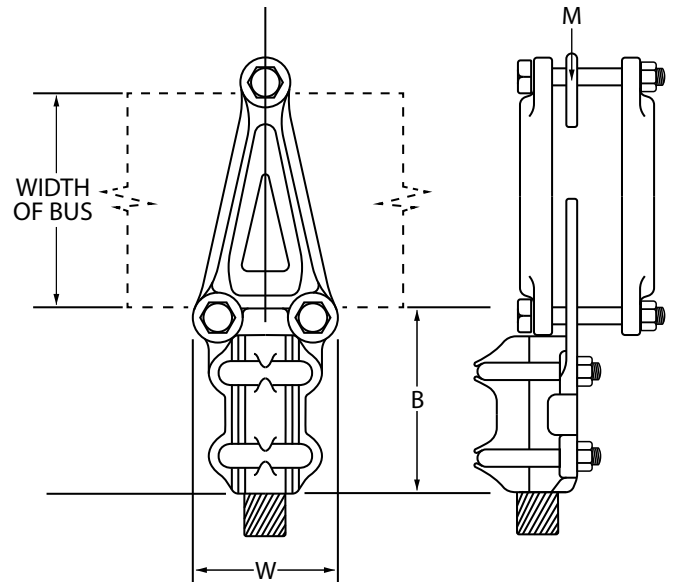

T-Connectors

VLU Bar Run - Cable Tap

Combination 3-bolt flat bar clamp and high compression type connector for making a single, stranded cable tap from flat bars. Clamps eliminate necessity of drilling. Unless otherwise specified, clamps will be furnished ½ malleable iron, hot galvanized; ½ bronze, bright dipped. Specify number of bars, spacers, and thickness so proper length bolts can be furnished.

(continued)

For cross reference or other information, please contact us.
deltastarcc.com

**DELTA STAR
CONNECTOR COMPANY**

T-Connectors

VLU Bar Run - Cable Tap

(continued)

WIDTH OF BAR	CABLE RANGE		CATALOG NUMBER	DIMENSIONS IN INCHES			BOLT DIAMETER	
	MIN	MAX		B	M	W	RUN	TAP
5	300	500	VLU-132	3 9/16	1/4	2 13/16	3/8	3/8
5	500	800	VLU-133	4 1/4	1/4	3 5/16	3/8	1/2
5	750	1000	VLU-134	4 1/2	1/4	3 7/8	3/8	3/8
5	1000	1500	VLU-135	5 1/16	3/8	4 3/4	1/2	1/2
5	1500	2000	VLU-136	5 1/16	1/2	4 3/4	1/2	1/2
6	1	4/0	VLU-140	3 1/16	1/4	2 13/16	3/8	3/8
6	1/0	300	VLU-141	3 3/8	1/4	2 13/16	3/8	3/8
6	300	500	VLU-142	3 9/16	1/4	2 13/16	3/8	3/8
6	500	800	VLU-143	4 1/4	1/4	3 5/16	3/8	1/2
6	750	1000	VLU-144	4 1/2	1/4	3 7/8	3/8	1/2
6	1000	1500	VLU-145	5 1/16	3/8	4 3/4	1/2	1/2
6	1500	2000	VLU-146	5 1/16	1/2	4 3/4	1/2	1/2