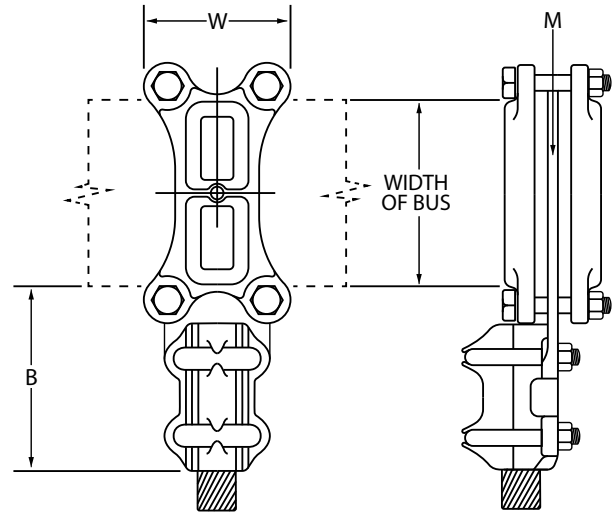

## HLU Bar Run - Cable Tap

Combination 4-bolt flat bar clamp and high compression type connector for making a single, stranded cable tap from flat bars. Clamps eliminate necessity of drilling. Unless otherwise specified, clamps will be furnished 1/2 malleable iron, hot galvanized; 1/2 bronze, bright dipped. Specify number of bars, spacers, and thickness so proper length bolts can be furnished.

WIDTH OF BAR	CABLE RANGE		CATALOG NUMBER	DIMENSIONS IN INCHES			BOLT DIAMETER	
	MIN	MAX		B	M	W	RUN	TAP
2	6	2/0	HLU- 70	2 11/16	1/4	2 5/16	3/8	3/8
2	1	4/0	HLU- 71	3 1/6	1/4	2 13/16	3/8	3/8
2	1/0	300	HLU- 72	3 7/16	1/4	2 13/16	3/8	3/8
2	300	500	HLU- 73	3 11/16	1/4	2 13/16	3/8	3/8
2	500	800	HLU- 74	4 5/16	1/4	3 13/16	3/8	1/2
2	750	1000	HLU- 75	4 9/16	3/8	3 13/16	3/8	1/2
3	6	2/0	HLU- 80	2 11/16	1/4	2 5/16	3/8	3/8
3	1	4/0	HLU- 81	3 1/16	1/4	2 13/16	3/8	3/8
3	1/0	300	HLU- 82	3 7/16	1/4	2 13/16	3/8	3/8
3	300	500	HLU- 83	3 11/16	1/4	2 13/16	3/8	3/8
3	500	800	HLU- 84	4 5/16	1/4	3 13/16	3/8	1/2
3	750	1000	HLU- 85	4 9/16	1/4	3 13/16	3/8	1/2
3	1000	1500	HLU- 86	5	3/8	4 3/8	3/8	1/2
3	1500	2000	HLU- 87	5 1/16	1/2	4 3/8	3/8	1/2
4	1	4/0	HLU- 98	3 1/16	1/4	2 13/16	3/8	3/8
4	1/0	300	HLU- 99	3 7/16	1/4	2 13/16	3/8	3/8
4	300	500	HLU-100	3 11/16	1/4	2 13/16	3/8	3/8
4	500	880	HLU-101	4 7/16	1/4	3 11/16	1/2	1/2
4	750	1000	HLU-102	4 11/16	1/4	4 11/16	1/2	1/2
4	1000	1500	HLU-103	5 1/16	3/8	4 11/16	1/2	1/2
4	1500	2000	HLU-104	5 1/8	1/2	4 11/16	1/2	1/2
5	1	4/0	HLU-108	3 1/16	1/4	2 13/16	3/8	3/8
5	1/0	300	HLU-109	3 7/16	1/4	2 13/16	3/8	3/8