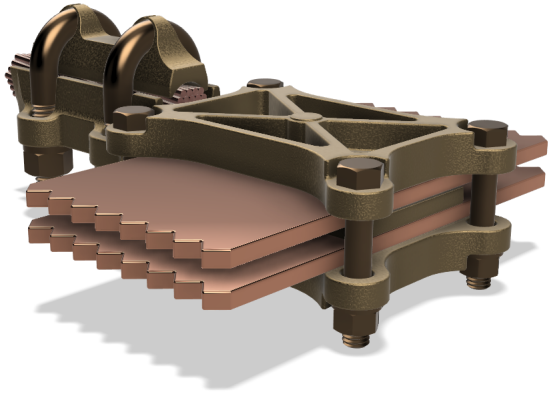

# T-Connectors

## HLU Bar Run - Cable Tap

Combination 4-bolt flat bar clamp and high compression type connector for making a single, stranded cable tap from flat bars. Clamps eliminate necessity of drilling. Unless otherwise specified, clamps will be furnished 1/2 malleable iron, hot galvanized; 1/2 bronze, bright dipped. Specify number of bars, spacers, and thickness so proper length bolts can be furnished.

WIDTH OF BAR	CABLE RANGE		CATALOG NUMBER	DIMENSIONS IN INCHES			BOLT DIAMETER	
	MIN	MAX		B	M	W	RUN	TAP
2	6	2/0	HLU- 70	2 11/16	1/4	2 5/16	3/8	3/8
2	1	4/0	HLU- 71	3 1/6	1/4	2 13/16	3/8	3/8
2	1/0	300	HLU- 72	3 7/16	1/4	2 13/16	3/8	3/8
2	300	500	HLU- 73	3 11/16	1/4	2 13/16	3/8	3/8
2	500	800	HLU- 74	4 5/16	1/4	3 13/16	3/8	1/2
2	750	1000	HLU- 75	4 9/16	3/8	3 13/16	3/8	1/2
3	6	2/0	HLU- 80	2 11/16	1/4	2 5/16	3/8	3/8
3	1	4/0	HLU- 81	3 1/16	1/4	2 13/16	3/8	3/8
3	1/0	300	HLU- 82	3 7/16	1/4	2 13/16	3/8	3/8
3	300	500	HLU- 83	3 11/16	1/4	2 13/16	3/8	3/8
3	500	800	HLU- 84	4 5/16	1/4	3 13/16	3/8	1/2
3	750	1000	HLU- 85	4 9/16	1/4	3 13/16	3/8	1/2
3	1000	1500	HLU- 86	5	3/8	4 3/8	3/8	1/2
3	1500	2000	HLU- 87	5 1/16	1/2	4 3/8	3/8	1/2
4	1	4/0	HLU- 98	3 1/16	1/4	2 13/16	3/8	3/8
4	1/0	300	HLU- 99	3 7/16	1/4	2 13/16	3/8	3/8
4	300	500	HLU-100	3 11/16	1/4	2 13/16	3/8	3/8
4	500	880	HLU-101	4 7/16	1/4	3 11/16	1/2	1/2
4	750	1000	HLU-102	4 11/16	1/4	4 11/16	1/2	1/2
4	1000	1500	HLU-103	5 1/16	3/8	4 11/16	1/2	1/2
4	1500	2000	HLU-104	5 1/8	1/2	4 11/16	1/2	1/2
5	1	4/0	HLU-108	3 1/16	1/4	2 13/16	3/8	3/8
5	1/0	300	HLU-109	3 7/16	1/4	2 13/16	3/8	3/8